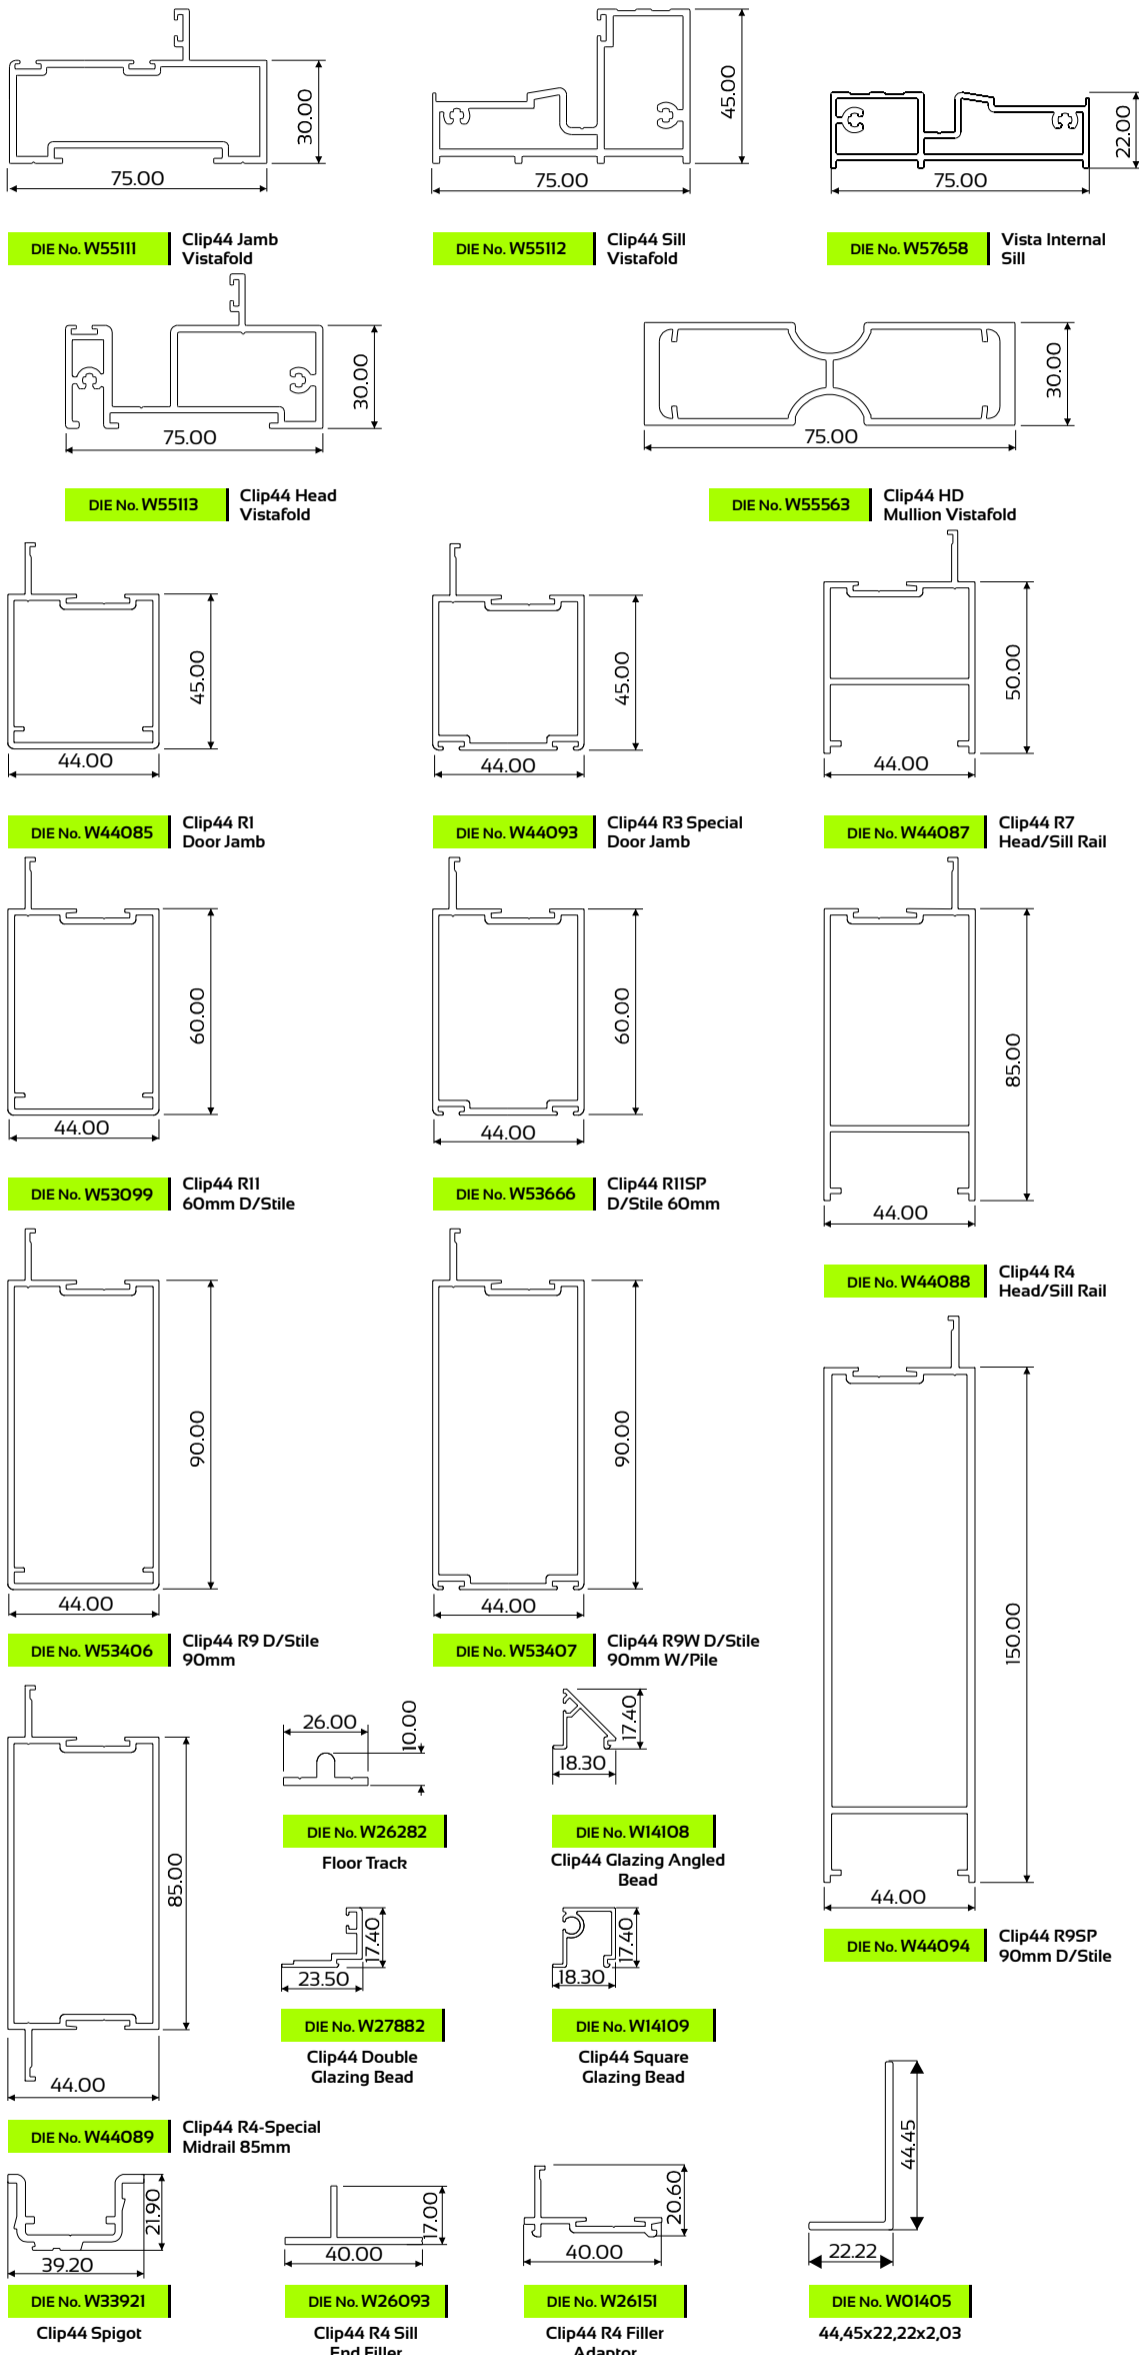

crealco

VISTAFOLD

SLIDING FOLDING DOOR

Profiles

Elevations & Sections

Disclaimer: The right to make alterations is reserved.

Please refer to system manual for additional information

© Copyright 2015, Wispeco (Pty) Ltd.